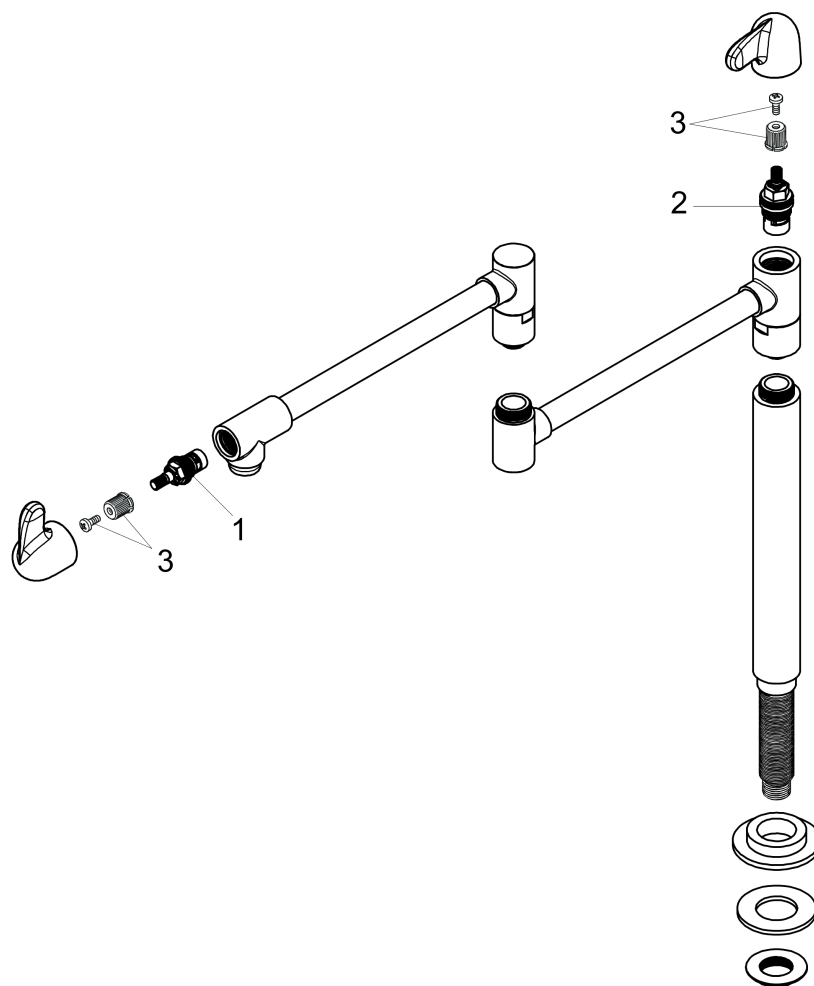

Allegro E
Pot Filler, Deck-Mounted
 Finishes : **chrome** Part no. : **04060000**

Description

Features

- Swivel range 360°
- Aerated spray
- Free-standing installation
- Flow: 2.5 GPM (9.5 L/Min)
- 90° ceramic valves
- 1/2" NPT

Item details

List Price \$ 1,034.00

Compliance

Product image

Scale drawing

Allegro E
Pot Filler, Deck-Mounted
 Finishes : **chrome** Part no. : **04060000**

Exploded drawing

Year of production: >06/08

Allegro E
Pot Filler, Deck-Mounted
 Finishes : **chrome** Part no. : **04060000**

Spare parts list

Year of production: >06/08

Pos.	Description	Part no.	Price	PU
1	shut off unit	88789000	-	1
2	shut off unit	88790000	-	1
3	handle fixing set	98932000	-	1