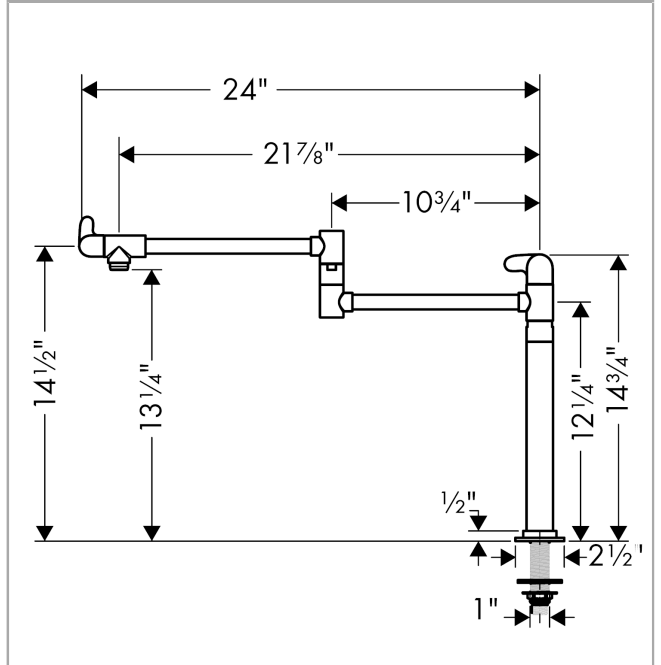

Allegro E
Pot Filler, Deck-Mounted
 Finishes : **chrome** Part no. : **04060000**

Description

Features

- Swivel range 360°
- Aerated spray
- Free-standing installation
- Flow: 2.5 GPM (9.5 L/Min)
- 90° ceramic valves
- 1/2" NPT

Item details

List Price \$ 1,034.00

Compliance

Product image

Scale drawing

Allegro E
Pot Filler, Deck-Mounted
 Finishes : **chrome** Part no. : **04060000**

Exploded drawing

Year of production: >06/08

Allegro E
Pot Filler, Deck-Mounted
 Finishes : **chrome** Part no. : **04060000**

Spare parts list

Year of production: >06/08

Pos.	Description	Part no.	Price	PU
1	shut off unit	88789000	-	1
2	shut off unit	88790000	-	1
3	handle fixing set	98932000	-	1